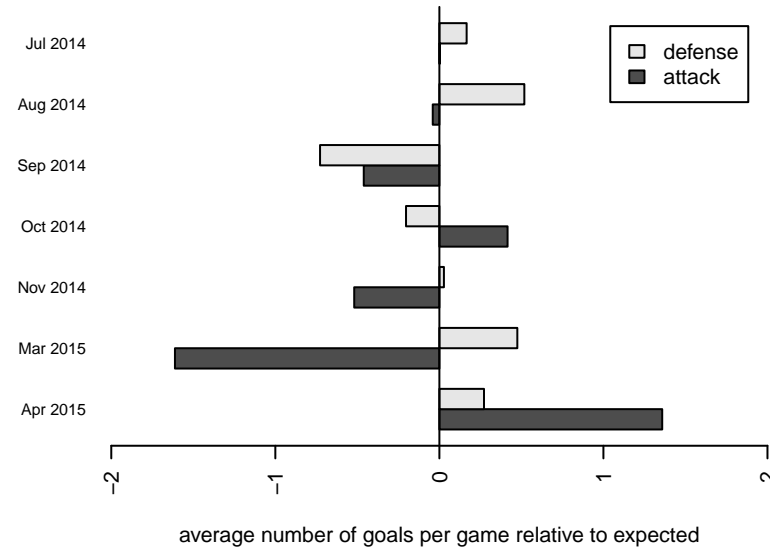

Performance relative to 13 month average