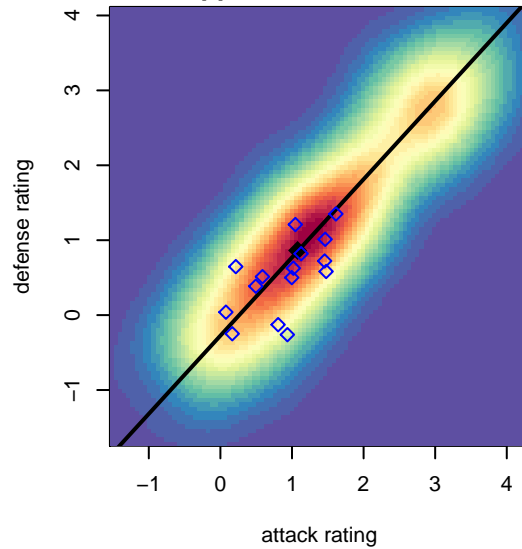

**attack and defense variance (black dot)
relative to other teams
and top 10 in region**

**attack and defense rating
relative to others at age
and all opponents in last 13 months**

Performance relative to 13 month average