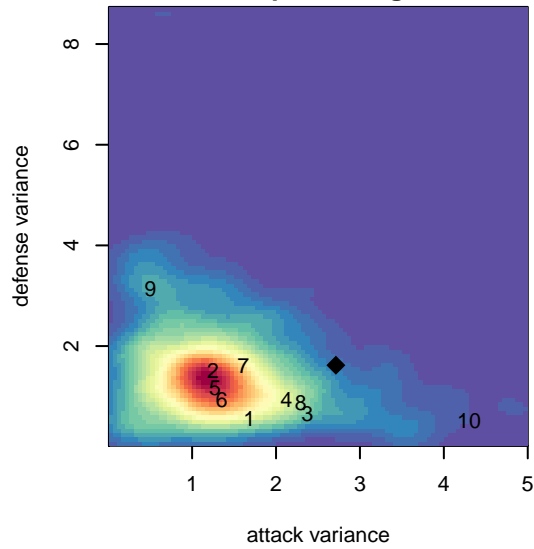

**attack and defense variance (black dot)
relative to other teams
and top 10 in region**

**attack and defense rating
relative to others at age
and all opponents in last 13 months**

Performance relative to 13 month average