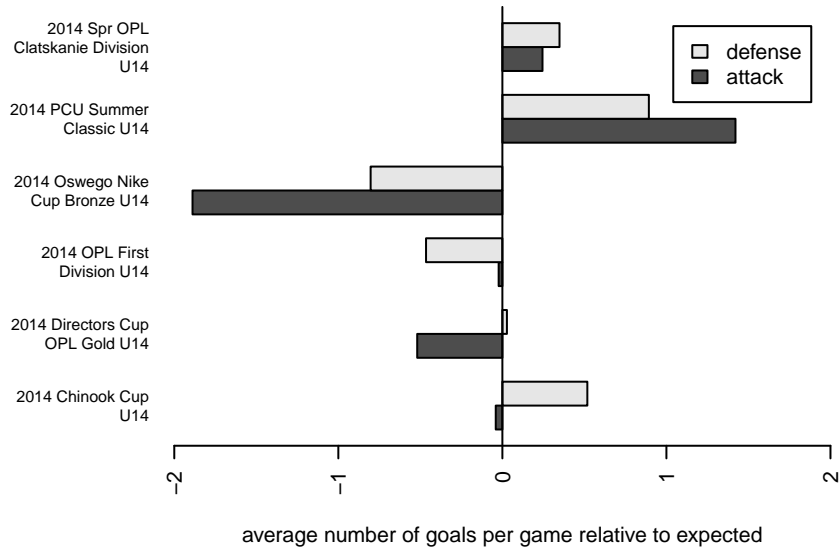

**attack and defense variance (black dot)
relative to other teams
and top 10 in region**

**attack and defense rating
relative to others at age
and all opponents in last 13 months**

Performance relative to 13 month average