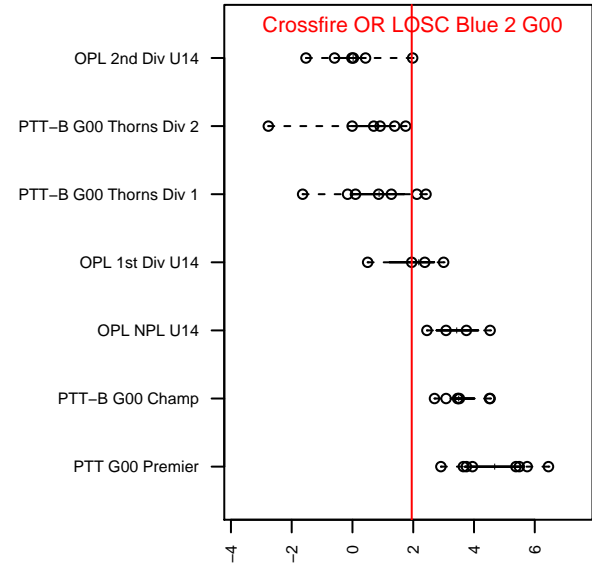

**attack and defense variance (black dot)
relative to other teams
and top 10 in region**

**attack and defense rating
relative to others at age
and all opponents in last 13 months**

Performance relative to 13 month average